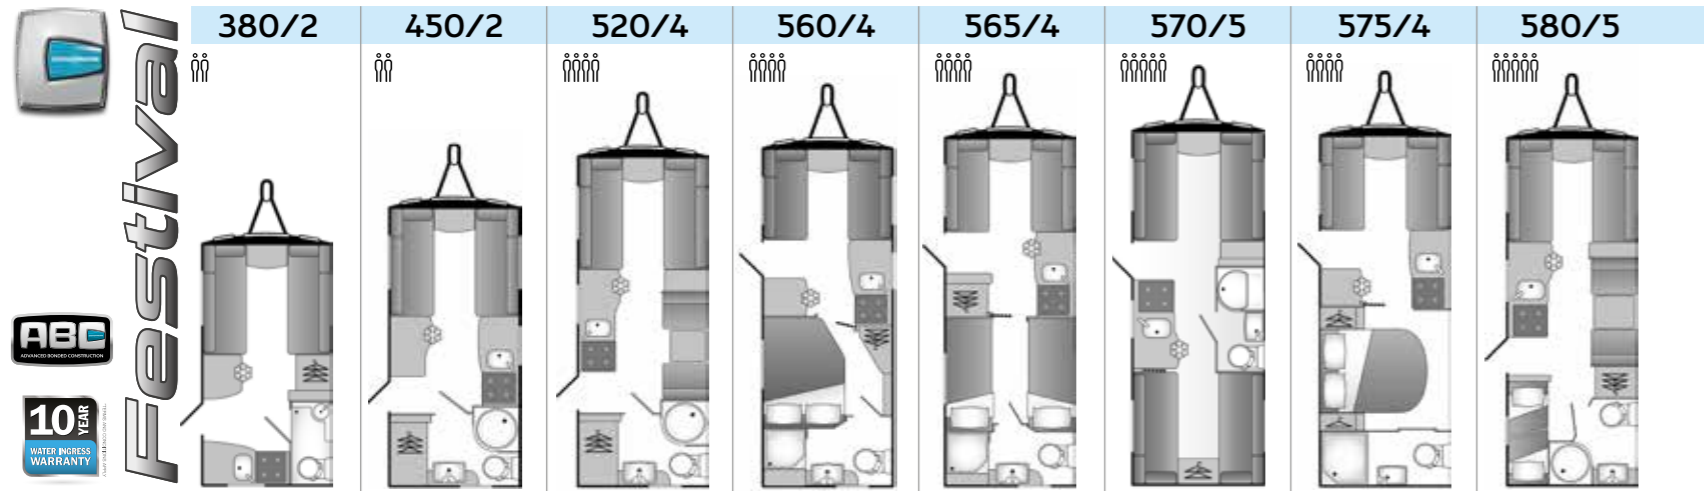

The village of Foolow, Derbyshire

virtual tour
available online

	380/2	450/2	520/4	560/4	565/4	570/5	575/4	580/5
Berths	2	2	4	4	4	5	4	5
No. of Axles	1	1	1	1	1	1	1	1
Internal Length	4.02m/13' 2"	4.63m/15' 2"	5.30m/17' 4"	5.65m/18' 6"	5.75m/18' 10"	5.70m/18' 8"	5.80m/19' 0"	5.75m/18' 10"
Overall Width	2.26m/7' 5"	2.26m/7' 5"	2.26m/7' 5"	2.26m/7' 5"	2.26m/7' 5"	2.26m/7' 5"	2.26m/7' 5"	2.26m/7' 5"
Overall Height	2.60m/8' 6"	2.60m/8' 6"	2.60m/8' 6"	2.60m/8' 6"	2.60m/8' 6"	2.60m/8' 6"	2.60m/8' 6"	2.60m/8' 6"
Internal Headroom	1.96m/ 6' 5"	1.96m/ 6' 5"	1.96m/ 6' 5"	1.96m/ 6' 5"	1.96m/ 6' 5"	1.96m/ 6' 5"	1.96m/ 6' 5"	1.96m/ 6' 5"
Overall Length	5.66m/18' 7"	6.26m/20' 6"	6.93m/22' 9"	7.28m/23' 11"	7.38m/24' 3"	7.33m/24' 1"	7.43m/24' 5"	7.38m/24' 3"
Awning Dimension	840	900	970	1005	1015	1010	1020	1015
Mass In Running Order	1078kg/21.2cwt	1177kg/23.2cwt	1296kg/25.5cwt	1337kg/26.3cwt	1346kg/26.5cwt	1376kg/27.1cwt	1330kg/26.2cwt	1361kg/26.8cwt
M. T. P. L. M.	1195kg/23.5cwt	1300kg/25.6cwt	1445kg/28.4cwt	1490kg/29.3cwt	1500kg/29.5cwt	1540kg/30.3cwt	1485kg/29.2cwt	1525kg/30.0cwt
Total User Payload	117kg/2.3cwt	123kg/2.4cwt	149kg/2.9cwt	153kg/3.0cwt	154kg/3.0cwt	164kg/3.2cwt	155kg/3.0cwt	164kg/3.2cwt
Tyre Size	185 r14 104	185 r14 104	185 r14 104	185 r14 104	185 r14 104	185 r14 104	185 r14 104	185 r14 104

FOR BED SIZES PLEASE SEE A SALESMAN OR MANUFACTURER'S BROCHURE

Festival

Special Edition
Specification List

	SPECIFICATION	RRP
1	Exclusive superior upholstery with arm pads and two extra scatter cushions	£349
2	Pleated blinds as in pastiche range	£275
3	Al-Ko Secure wheel lock	£255
4	Key fob alarm system	£255
5	Full size heki rooflight	£235
6	Stabilform heavy duty corner steadies	£200
7	Wet Locker and 240v socket	£195
8	Omnivent roof fan	£195
9	Aqua clean	£149
10	BBQ point	£99
11	Awning warmer	£99
12	Offside service light	£50
13	Delivery charge	£545
	Total Festival Pack RRP	£2901